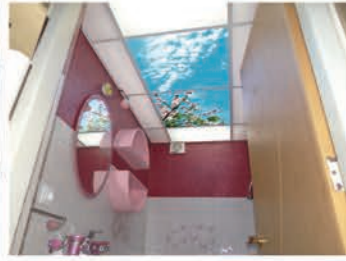

ALWAYS SKVM

DK
W
SK
W
S
G

VIEW, SKY

Baby Room Ceiling

www.Sky-view.eu

Galaxy & Night Sky

Aquarium

- Best quality in print
- 100% use cleaning
- Use for easy ability
- Normal for every where
- 2 Years guaratee