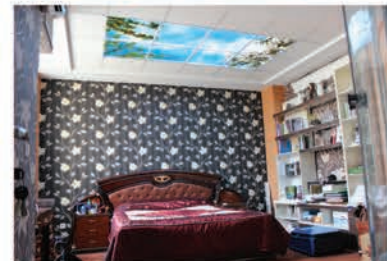

ALWAYS SKVM

DK
W
SK
W
S
G

VIEW, SKY

Baby Room Ceiling

www.Sky-view.eu

Galaxy & Night Sky

Aquarium

- Best quality in print
- 100% use cleaning
- Use for easy ability
- Normal for every where
- 2 Years guaratee