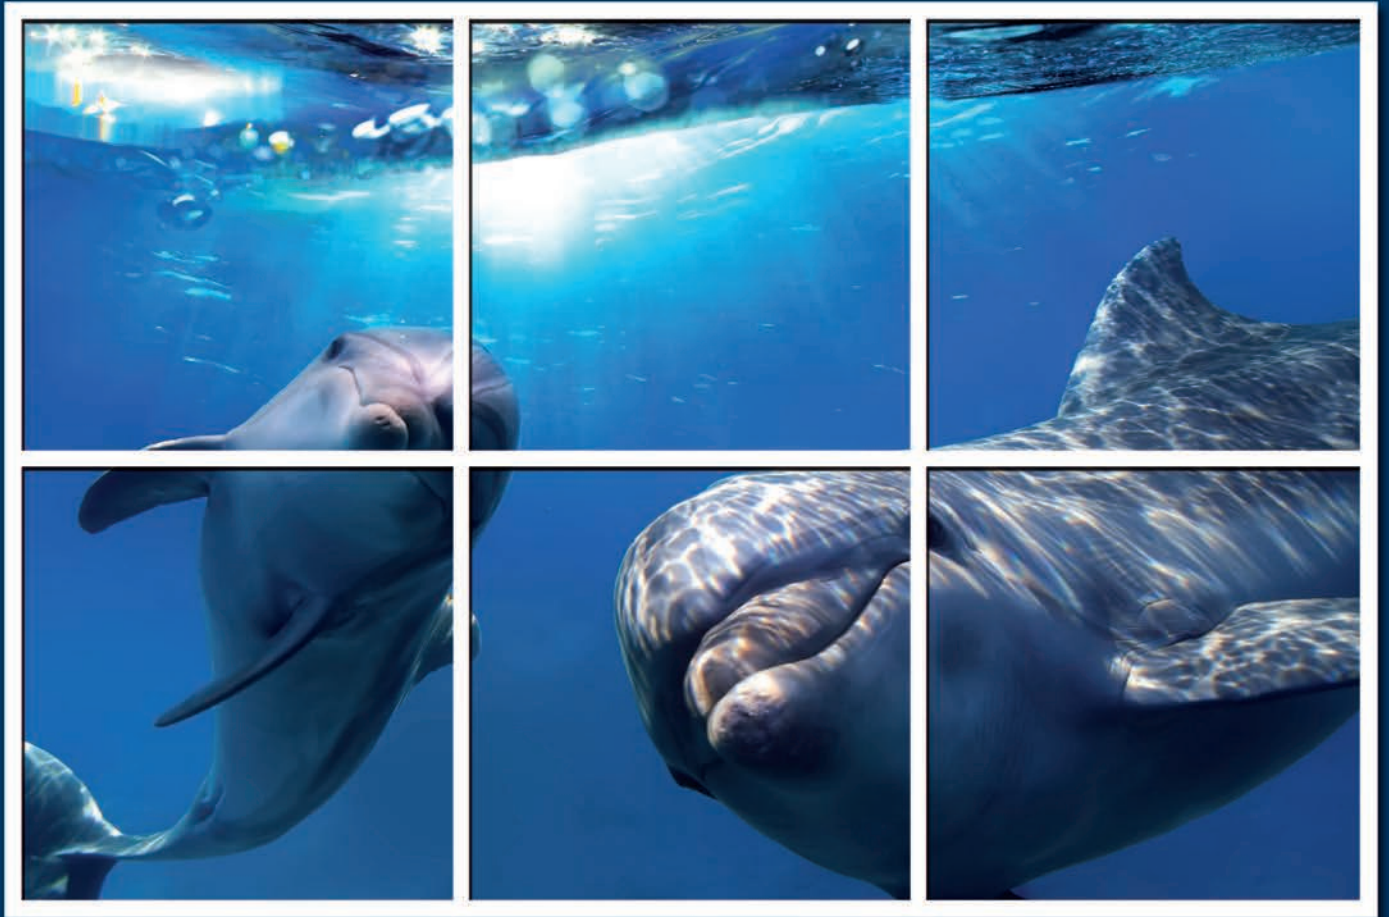

ALWAYS SKVM

DK
W
SK
W
S
G

VIEW, SKY

Baby Room Ceiling

www.Sky-view.eu

Galaxy & Night Sky

Aquarium

- Best quality in print
- 100% use cleaning
- Use for easy ability
- Normal for every where
- 2 Years guaratee